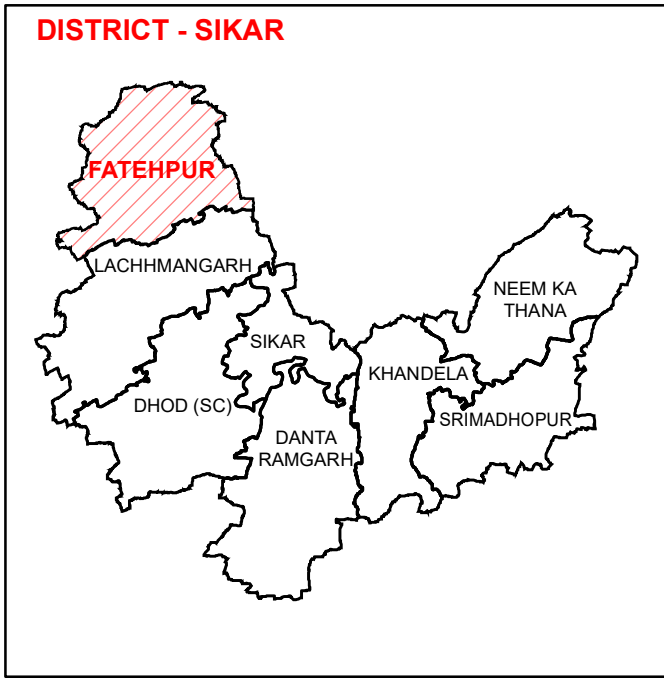

# ASSEMBLY CONSTITUENCY - FATEHPUR-32 DISTRICT - SIKAR

**Legend**

- T Tehsil Headquarter
- R ILR Headquarter
- P Patwar Circle Headquarter
- Tehsil Name Tehsil Boundary
- ILR Circle Name ILR Circle Boundary
- Patwar Circle Boundary Patwar Circle Boundary
- Village Name Village Boundary

State Remote Sensing Application Centre  
DST, GoR, Jodhpur

Election Department, Rajasthan