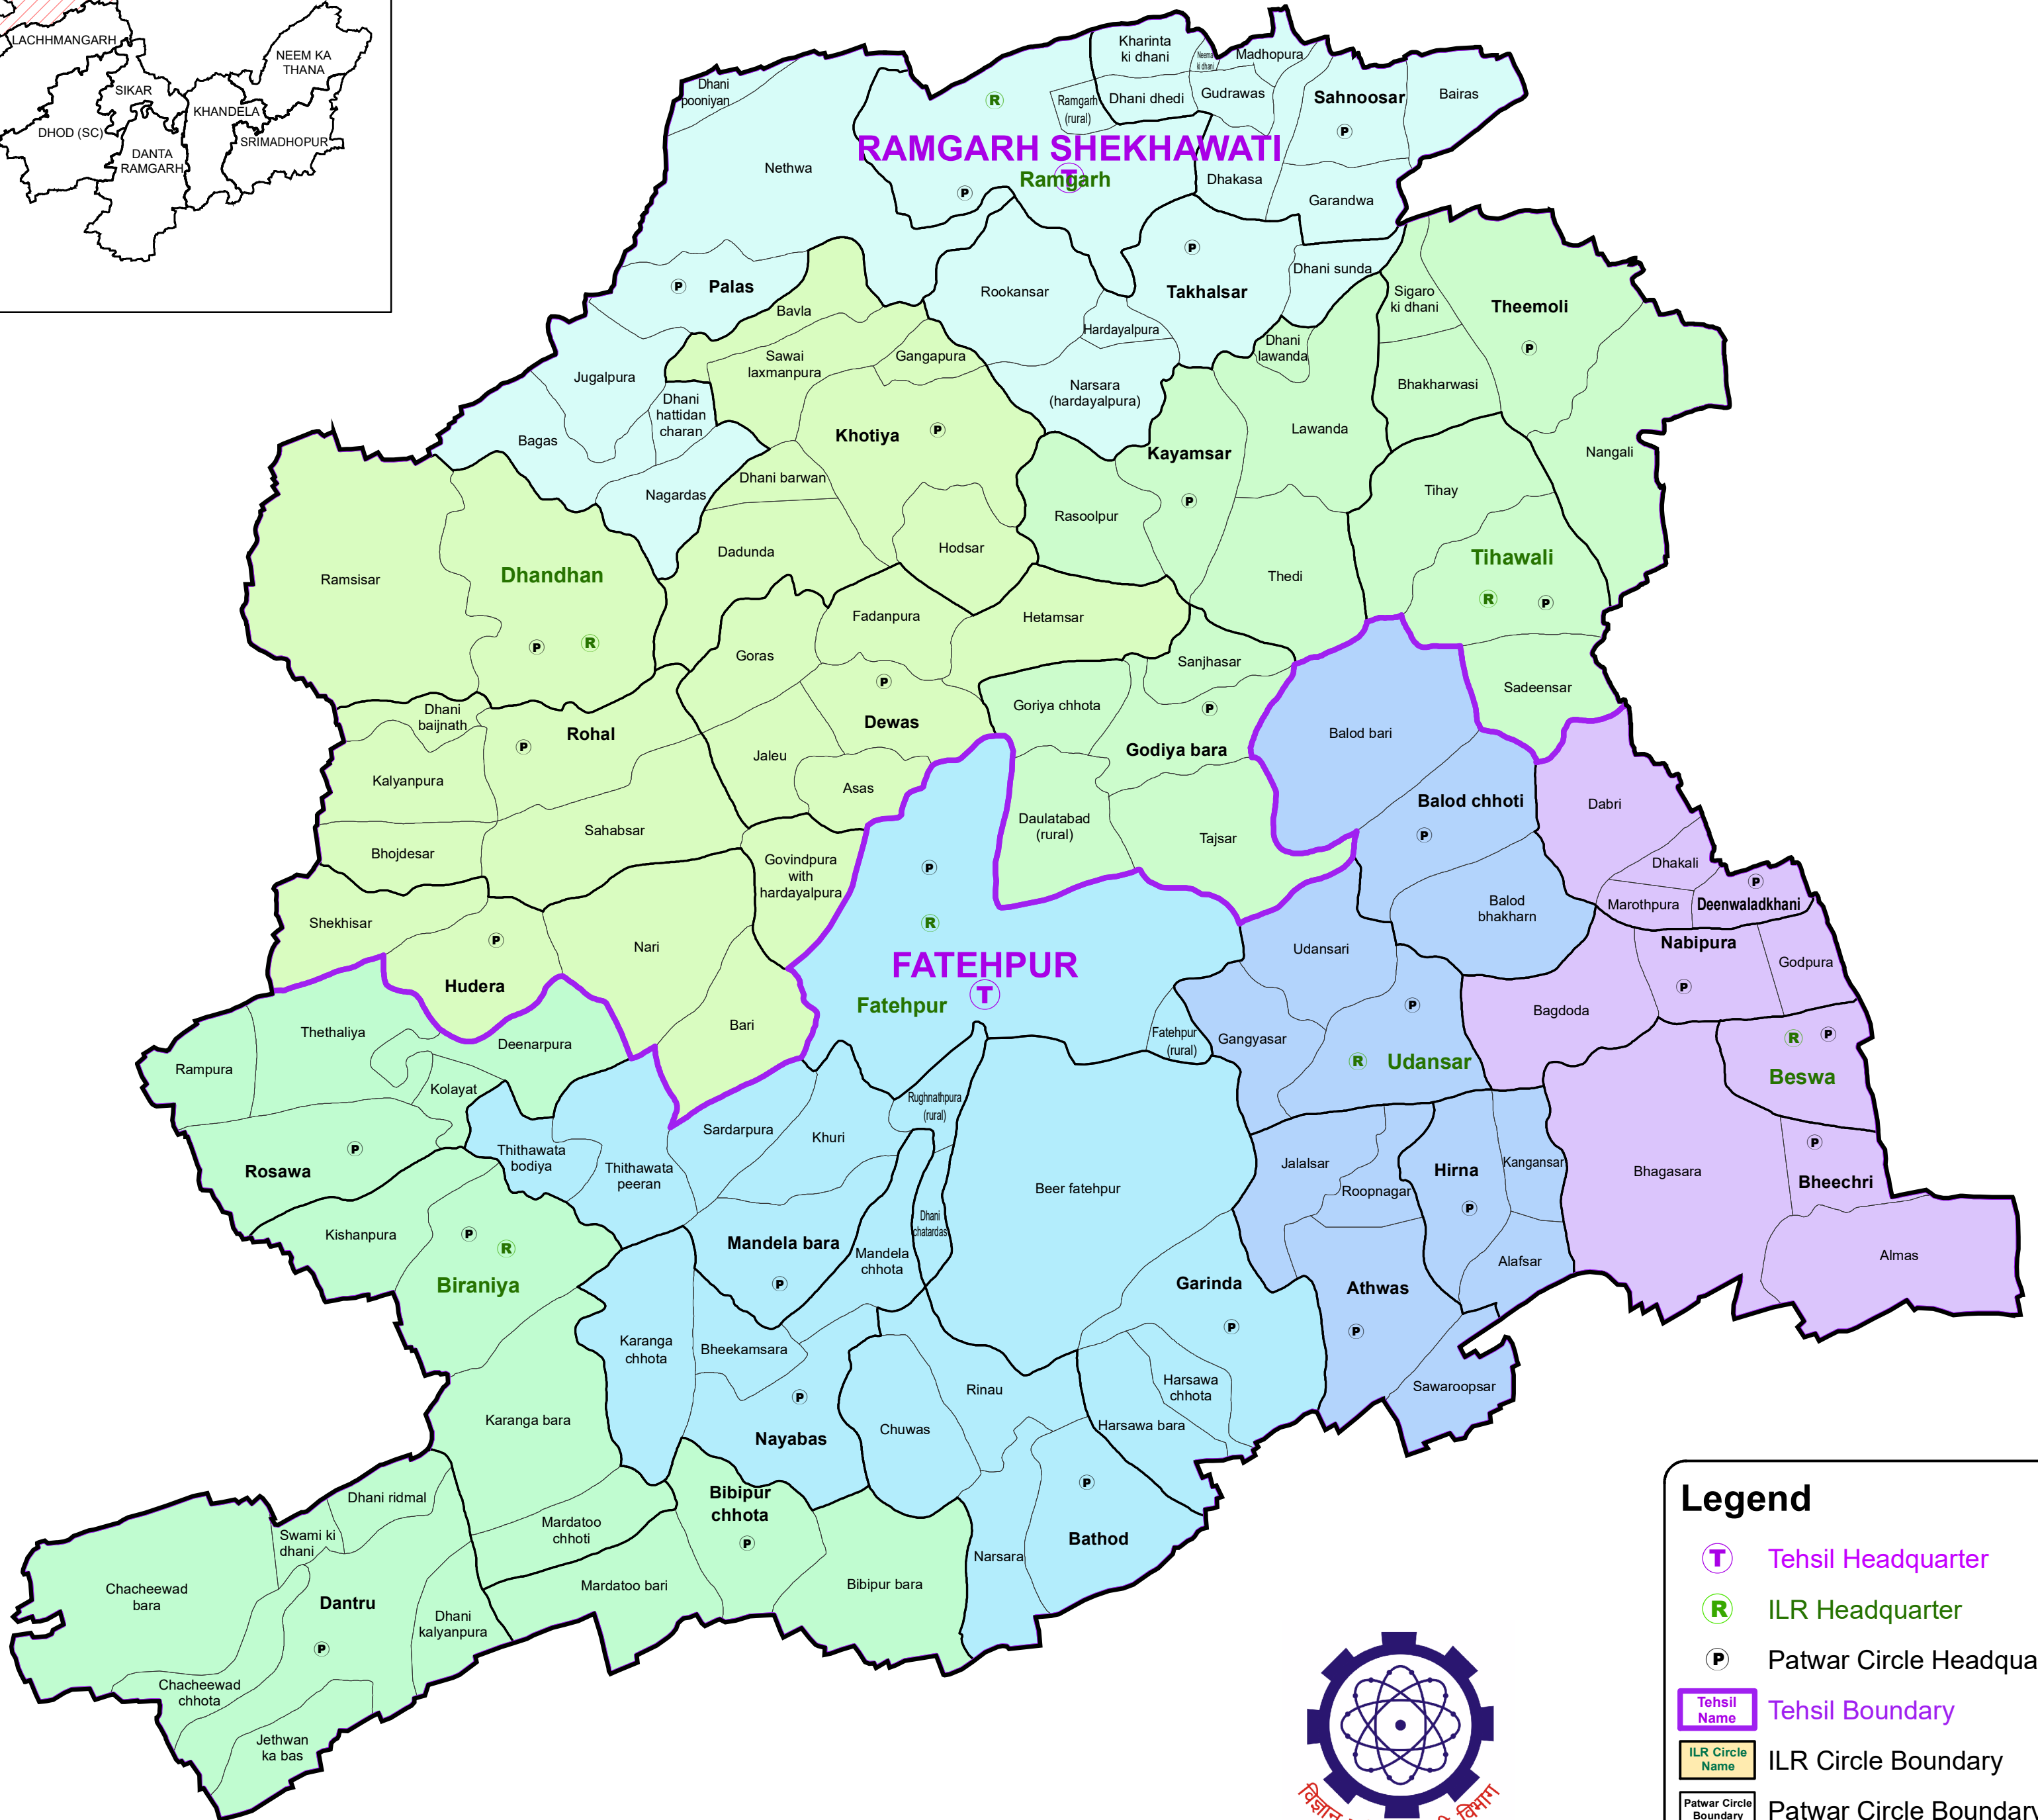

# ASSEMBLY CONSTITUENCY - FATEHPUR-32 DISTRICT - SIKAR

**Legend**

- T Tehsil Headquarter
- R ILR Headquarter
- P Patwar Circle Headquarter
- Tehsil Name Tehsil Boundary
- ILR Circle Name ILR Circle Boundary
- Patwar Circle Boundary Patwar Circle Boundary
- Village Name Village Boundary

State Remote Sensing Application Centre  
DST, GoR, Jodhpur

Election Department, Rajasthan